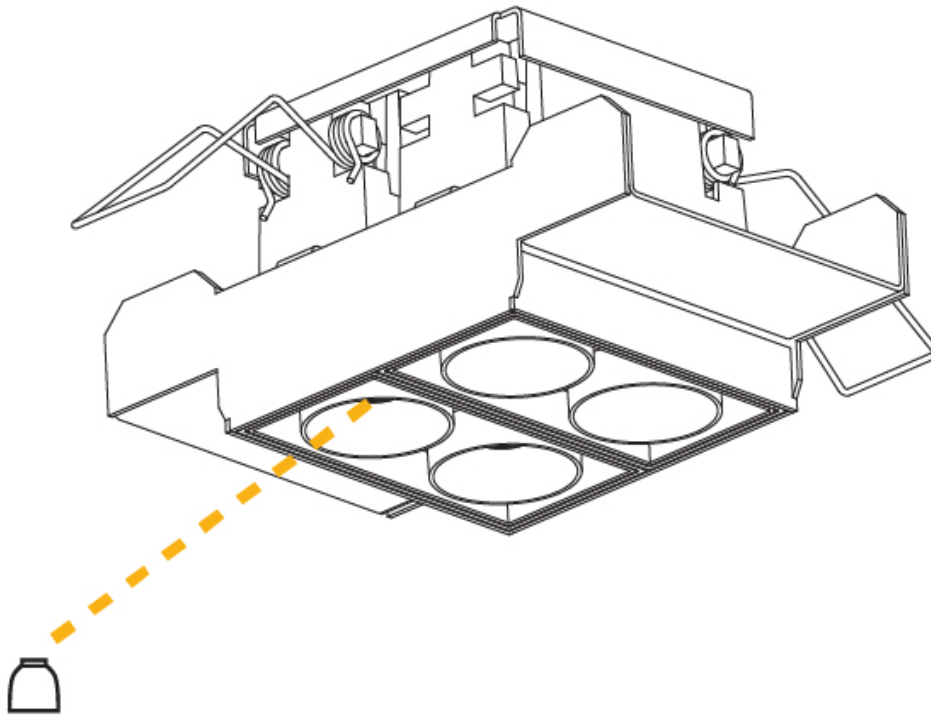

OPTICAL

Optic: 22 / 38
 Upon Request: Special Beam Angles

RATINGS AND CERTIFICATIONS

Certified By: CSA Certified to UL and CSA Standards
 IP rating: IP44

MAGIQ 2X2 CELL MICRO-DOT TRIMLESS

A35781-

PROJECT	_____
TYPE	_____
SPECIFIER	_____
QUANTITY	_____
DATE	_____