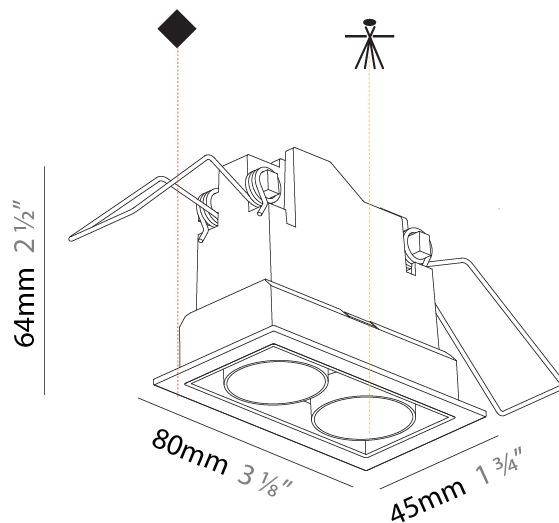

GENERAL

Series: Magiq Micro Dot
Subseries: Magiq 4 Cell Micro-Dot
Brand: Prolicht
Division: Architectural
Mounting Type: Recessed
Mounting Location: Ceiling
Subcategory: Downlight

PHYSICAL

Shape: Rectangle
Length (mm): 145
Length (in): 5 11/16
Width (mm): 45
Width (in): 1 3/4
Height (mm): 64
Height (in): 2 1/2
Ceiling Thickness (mm): 10 / 12.5 / 15 / 25 / 30
Ceiling Thickness (in): 3/8 or 1/2 or 9/16 or 1 or 1 3/16
Min. Recessing Depth (mm): 100
Min. Recessing Depth (in): 3 15/16
Light Distribution: Downlight
Weight (kg): 0.265
Weight (lbs): 0.58
Fixture Finish: SSR / BKV / CWI / CRY / HAB / UFT / ITA / RUA / FTG / MYG / LOD / PUS / FRO / FUP / KIA / POP / BLS / SPG / MEY / GOH / GUM / CHC / COM / ABZ / JAG / OBR / MOS / ROR
Fixture Material: Aluminum Die Cast
Cut-out Measurements: 138mm / 5 7/16" x 38mm / 1 1/2"

GENERAL

Series: Magiq Micro Dot
Subseries: Magiq 2 Cell Micro-Dot
Brand: Prolicht
Division: Architectural
Mounting Type: Recessed
Mounting Location: Ceiling
Subcategory: Downlight

PHYSICAL

Shape: Rectangle
Length (mm): 80
Length (in): 3 1/8
Width (mm): 45
Width (in): 1 3/4
Height (mm): 64
Height (in): 2 1/2
Ceiling Thickness (mm): 10 / 12.5 / 15 / 25 / 30
Ceiling Thickness (in): 3/8 or 1/2 or 9/16 or 1 or 1 3/16
Min. Recessing Depth (mm): 100
Min. Recessing Depth (in): 3 15/16
Light Distribution: Downlight
Weight (kg): 0.145
Weight (lbs): 0.32
Fixture Finish: SSR / BKV / CWI / CRY / HAB / UFT / ITA / RUA / FTG / MYG / LOD / PUS / FRO / FUP / KIA / POP / BLS / SPG / MEY / GOH / GUM / CHC / COM / ABZ / JAG / OBR / MOS / ROR
Fixture Material: Aluminum Die Cast
Cut-out Measurements: 73mm / 2 7/8" x 38mm / 1 1/2"

Optic°: 22 / 38

RATINGS AND CERTIFICATIONS

Certified By: CSA Certified to UL and CSA Standards
IP rating: IP44

73mm x 38mm
2 7/8" x 1 1/2"

100mm
3 15/16"

10 - 30mm
3/8" - 1 3/16"

MAGIQ 2 CELL MICRO-DOT RECESSED