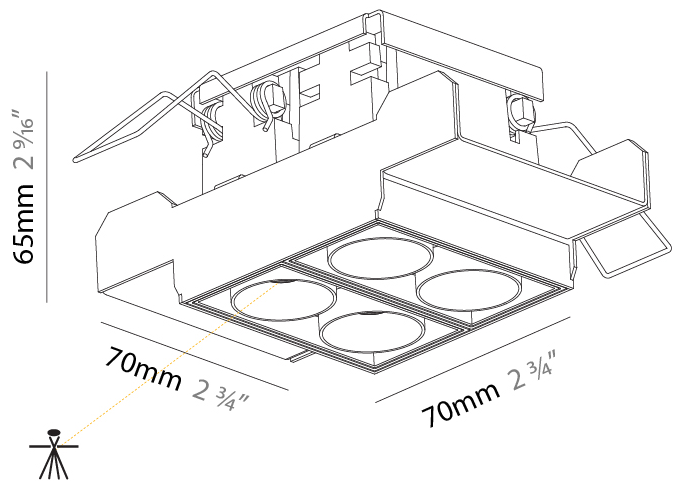

GENERAL

Series: Magiq Micro Dot
Subseries: Magiq 2x2 Cell Micro-Dot
Brand: Prolicht
Division: Architectural
Mounting Type: Trimless
Mounting Location: Ceiling
Subcategory: Downlight

PHYSICAL

Shape: Square
Length (mm): 70
Length (in): 2 ¾
Width (mm): 70
Width (in): 2 ¾
Height (mm): 65
Height (in): 2 9/16
Ceiling Thickness (mm): 12.5
Ceiling Thickness (in): 1/2
Min. Recessing Depth (mm): 100
Min. Recessing Depth (in): 3 15/16
Light Distribution: Downlight
Weight (kg): 0.428
Weight (lbs): 0.94
Fixture Material: Aluminum Die Cast
Cut-out Measurements: 82mm / 3 1/4" x 42mm / 1 5/8"
Upon Request: Unique Ceiling Thickness

ELECTRICAL

Lamp Type: LED (Zhaga Standard)
Input Wattage (W): 14.3
Total Output Wattage (W): 13.2
Dimming: Tri-Mode (Non-Dimming and Phase Dimming (120Vac only) and 0-10V Dimming)
Driver Included: No
Driver Location: Recessed Housing
Driver Type: Constant Current - Universal
Driver Class: Class 2
Housing: See components
Input Voltage (V): 120 - 277
Constant Current (MA): 1050

LED

Number of LEDs: 4
Color Temperature (°K): 2700 / 3000 / 4000
Max. Delivered Lumen (lm): 640 / 677 / 698
Nominal Lumen (lm): 880 / 930 / 960
CRI: >90 CRI
Lamp Life (hrs): 50000
Upon Request: Special Color Temperature

OPTICAL

Optic: 22 / 38
Upon Request: Special Beam Angles

RATINGS AND CERTIFICATIONS

Certified By: CSA Certified to UL and CSA Standards
IP rating: IP44