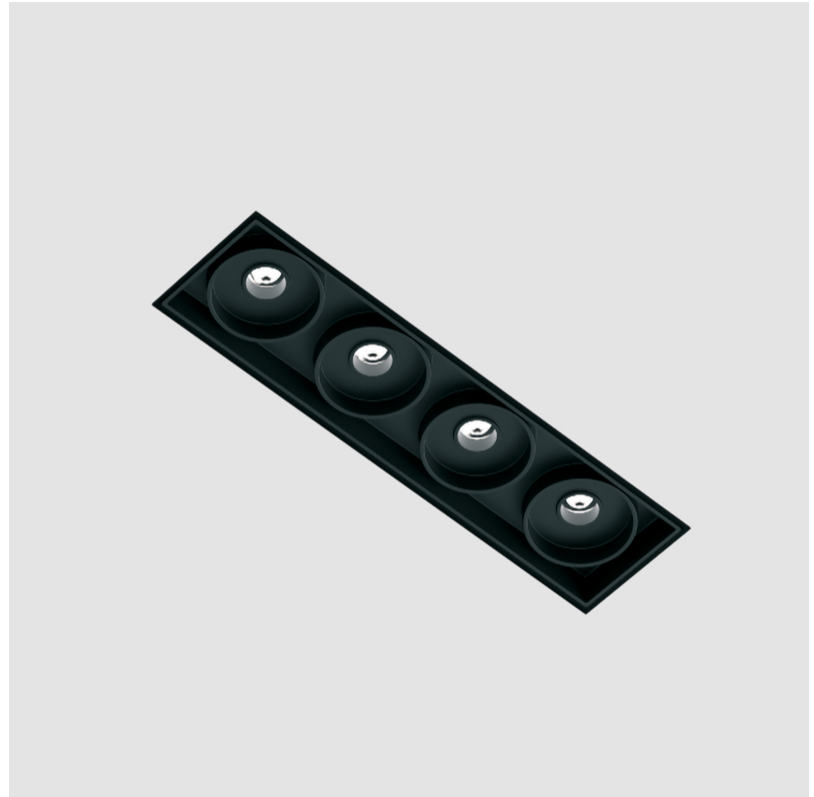

GENERAL

Series: Magiq Micro Dot
Subseries: Magiq 4 Cell Micro-Dot
Brand: Prolicht
Division: Architectural
Mounting Type: Trimless
Mounting Location: Ceiling
Subcategory: Downlight

PHYSICAL

Shape: Rectangle
Length (mm): 135
Length (in): 5 ⁵/₁₆
Width (mm): 35
Width (in): 1 ³/₈
Height (mm): 65
Height (in): 2 ⁹/₁₆
Ceiling Thickness (mm): 12.5
Ceiling Thickness (in): 1/2
Min. Recessing Depth (mm): 100
Min. Recessing Depth (in): 3 ¹⁵/₁₆
Light Distribution: Downlight
Weight (kg): 0.403
Weight (lbs): 0.89
Fixture Material: Aluminum Die Cast
Cut-out Measurements: 142mm / 5 9/16" x 42mm / 1 5/8"
Upon Request: Unique Ceiling Thickness

ELECTRICAL

Lamp Type: LED (Zhaga Standard)
Input Wattage (W): 14.3
Total Output Wattage (W): 13.3
Dimming: Tri-Mode (Non-Dimming and Phase Dimming (120Vac only) and 0-10V Dimming)
Driver Included: No
Driver Location: Remote
Driver Type: Constant Current - Universal
Driver Class: Class 2
Housing: See components
Input Voltage (V): 120 - 277
Constant Current (MA): 1050

LED

Number of LEDs: 4
Color Temperature (°K): 2700 / 3000 / 3500 / 4000
Max. Delivered Lumen (lm): 640 / 694 / 706 / 720
Nominal Lumen (lm): 880 / 954 / 940 / 990
CRI: >90 CRI
Lamp Life (hrs): 50000
Upon Request: Special Color Temperature

OPTICAL

Optic°: 22 / 38
Upon Request: Special Beam Angles

RATINGS AND CERTIFICATIONS

Certified By: CSA Certified to UL and CSA Standards
IP rating: IP44