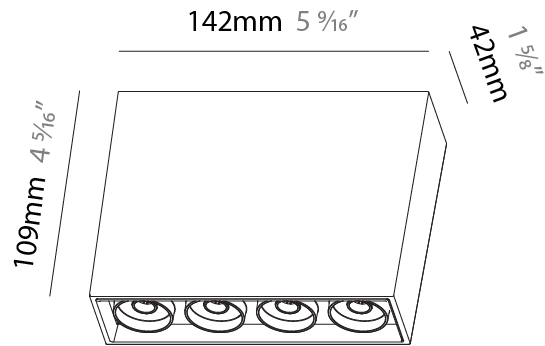

GENERAL

Series: Magiq Micro Dot
Subseries: Magiq 4 Cell Micro-Dot
Brand: Prolicht
Division: Architectural
Mounting Type: Surface
Mounting Location: Ceiling
Subcategory: Flush Mount

PHYSICAL

Shape: Rectangle
Length (mm): 142
Length (in): 5 ⁹/₁₆
Width (mm): 42
Width (in): 1 ⁵/₈
Height (mm): 109
Height (in): 4 ⁵/₁₆
Light Distribution: Direct
Weight (kg): 0.65

Fixture Finish: SSR / BKV / CWI / CRY / HAB / UFT / ITA / RUA / FTG / MYG / LOD / PUS / FRO / FUP / KIA / POP / BLS / SPG / MEY / GOH / GUM / CHC / COM / ABZ / JAG / OBR / MOS / ROR

Fixture Material: Aluminum Die Cast

ELECTRICAL

Lamp Type: LED (Zhaga Standard)
Input Wattage (W): 13
Total Output Wattage (W): 11.8
Dimming: Tri-Mode (Non-Dimming and Phase Dimming (120Vac only) and 0-10V Dimming)
Driver Included: Yes
Driver Location: Integrated
Driver Type: Constant Current - Universal
Driver Class: Class 1
Input Voltage (V): 120 - 277
Constant Current (MA): 1050mA

LED

Number of LEDs: 4
Color Temperature (°K): 2700 / 3000 / 3500 / 4000
Max. Delivered Lumen (lm): 640 / 691 / 706 / 720
Nominal Lumen (lm): 880 / 950 / 970 / 990
CRI: >90 CRI
Efficiency (%): 80
Lamp Life (hrs): 50000

OPTICAL

Optic°: 22 / 38
Adjustability: Fixed

RATINGS AND CERTIFICATIONS

Certified By: Certified for North American Standards
IP rating: IP20