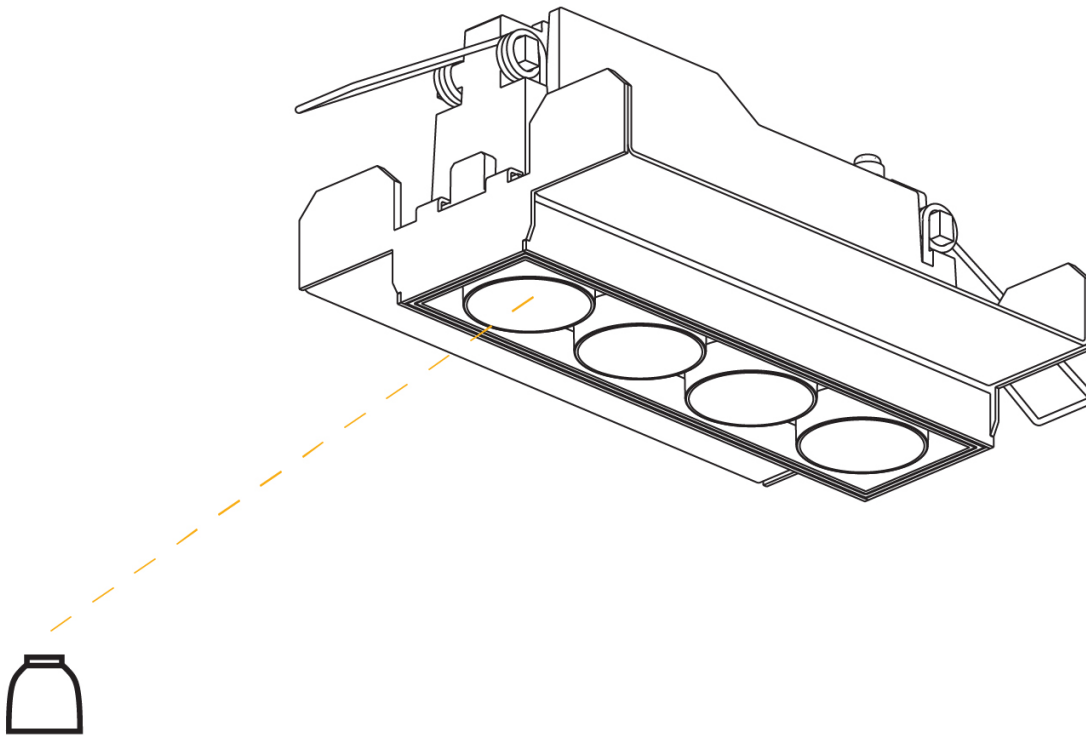

MAGIQ 4 CELL MICRO-DOT TRIMLESS

A35782-

PROJECT	_____
TYPE	_____
SPECIFIER	_____
QUANTITY	_____
DATE	_____